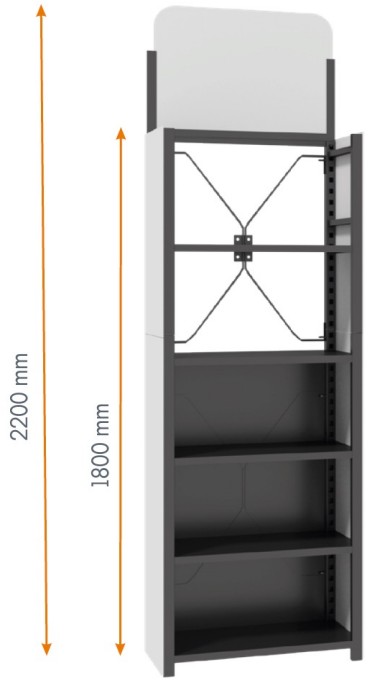

MADE IN EUROPE → Thanks to our buyers' expertise

9 reasons to switch to **INFINITY**

CUSTOMISABLE → ENDLESSLY (INFINITY!) customisable with a ROI as of the third PROMO action
→ Various possibilities: topcard, colour, grid walls, grid wall hooks, shelf arrangement, multi-material, digital display, LED, lighting, moving grid, rollaway stands, ...

3 **STANDARD** sizes_ 3 adjustable **HEIGHT**

INFINITY SMALL
600 mm x 400 mm

INFINITY MEDIUM
800 mm x 600 mm

INFINITY BIG
1200 mm x 800 mm

An infinity of **AVAILABLE OPTIONS**

Structure colour of your choice