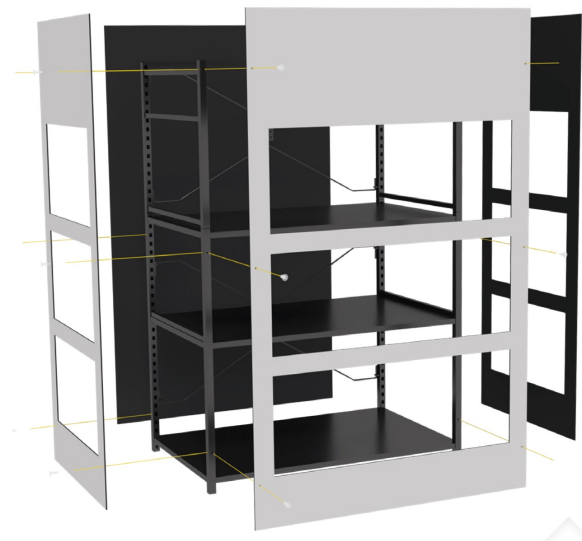

3 **STANDARD** sizes_ 3 adjustable **HEIGHT**

INFINITY SMALL
600 mm x 400 mm

INFINITY MEDIUM
800 mm x 600 mm

INFINITY BIG
1200 mm x 800 mm

An infinity of **AVAILABLE OPTIONS**

Structure colour of your choice

Grid wall for various fixings

Tailor-made product support

Perforated plate for grid wall hooks

Grid wall hooks and various accessories

Tailor-made shelf arrangement

Many possible materials for the shelf arrangement and the accessories

Insertion of LED lighting

Insertion of screens

AN INFINITY OF OPTIONS TO DEVELOP

A modularity **WITHOUT LIMITS**

INFINITY suits whatever kind of product to be displayed thanks to its multiple **compartmentalisation**.